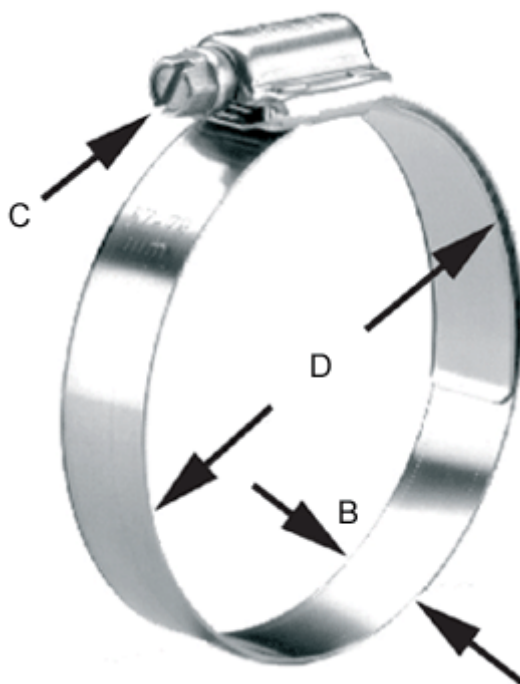

Article number: 021567804043

Description: Norma worm drive hose clamp
HD 32-54/16 C8 W4

Measures

C (screw type) = C8 hexagon slotted screw sw 8

Diameter D = 32-54

Width B = 16